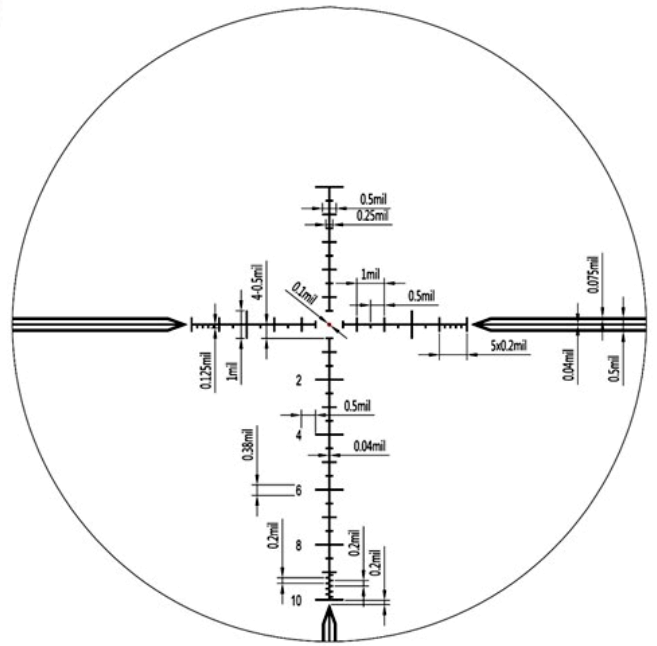

SCFF-14 Taurus 5-30x56 First Focal Plane Riflescope

Long Eye Relief,
35mm Monotube,
Tactical Lock Turret,
Removable Power Throw Lever,
1x to 8x Power Range
Etched VTC-1 Glass Reticle (MIL),
Red & Night Vision Illumination,
High End Flip-up Caps,
Picatinny Mount Ring
1/10 MIL Adjustment,
Super Clear Image,
Tested on 50 BMG,
Flip-up Caps,
Compact as 9.9 Inch,
Top High End

Magnification: 5-30x
Objective Lens Dia.: 56mm
Ocular Lens Dia.: 36mm
Ocular Lens Length: 60mm
Exit Pupil: 11.0-1.8mm
Length: 398mm (15.6 inch)
Weight (net): 813g (28.7 ounce)
Eye Relief: 100mm (4.0 Inch)
Field of view (@100yds): 20.43-3.51 feet
Optics Coating: Diamond fully-Multi
Reticle: Etched glass MPX1
Tube: 30mm hammer-forged
Elevation Range: ≥ 12 MIL (40MOA)
Windage Range: ≥ 12 MIL (40MOA)
Click Value: 1/10 MIL, 1cm, 0.1 MRAD
Parallax Adjustment: 20 yds to ∞
Illumination: 6 levels red
Battery: CR2032 (Not Included)

30mm hammer-forged aluminum monotube design
Side focus mark: 20, 25, 30, 40, 50, 75, 100, 200, 300, 500, 900 and infinite
Shock tested to 1000g, water proof and fully nitrogen purged
Turret lock system. Pull to adjust, press to lock. Two extra elevation turrets marked 1cm and 0.1 MRAD
High quality 6061 T6 aircraft grade aluminum
Diopter compensation from fast-focus eyepiece -2 to +1.5
Including items: 30mm tactical picatinny rings (default) or dovetail mount ring (on request only), cleaning cloth, instruction, lens cap, honeycomb filter sunshade, packed in nice retail box