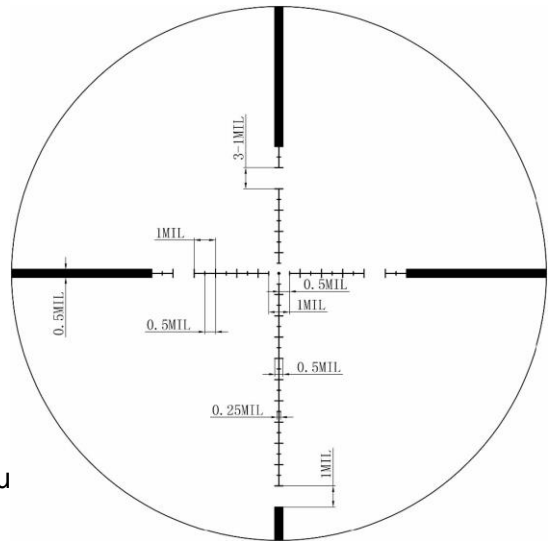

SCOL-11 Marksman 6-25x50 Hunting Riflescope

Etched MPT Reticle,
1/10 Mil Adjustment Low Profile Turret,
30mm Monotube,
Side Focus,
High End
W/ Triangle Tactical Package,
W/ Tactical Mount Ring,
W/ Hook Style Cleaning Cloth,
W/ Honeycomb Sunshade and Rubber
Cover Cap

Magnification: 6-25x
Objective lens Dia: 50mm
Ocular lens Dia: 37mm
Ocular length: 65mm
Exit pupil: 8.3-2.0 mm
Length: 357mm (14.0 inch exclusive of honeycomb su
Weight (net): 660g (23.3 ounce)
Eye relief: 90-100 mm (3.5- 3.9 Inch) Long eye relief
Field of view (feet@100yds): 17.8-4.5
Field of view (@100yds): 3.4°-0.85°
Optics coating: Fully-Multi Coated
Side focus: 20 to infinite (20, 30, 40, 50, 75, 100, 200, 300, 500 and infinite)
Reticle: etched glass MPT1 reticle
Elevation range: 15 MIL (50 MOA)
Windage range: 15 MIL (50 MOA)
30mm monotube
Shock proof (1000g), water proof and fog proof (nitrogen purged)
High quality aluminum alloy in durable black matte finish
Feature 1/10 MIL direct low profile turrets adjustments
Fast focus eyepiece at ocular lens adjustment (diopter compensation. '-2 to +2)
Free fitting involved: 30mm Tactical Weaver Mount or dovetail mount, rubber cover caps
and honeycomb sunshade etc